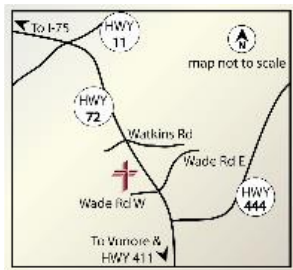

Visit them on www.tributequartet.com

Tickets: \$12.50 each in advance, \$15 at the door

Call the Church Office at 865 - 458-9407 for questions or advance sales.

260 Wade Road West,
Loudon, TN
Located just off Hwy 72,
½ mile west of Hwy 444